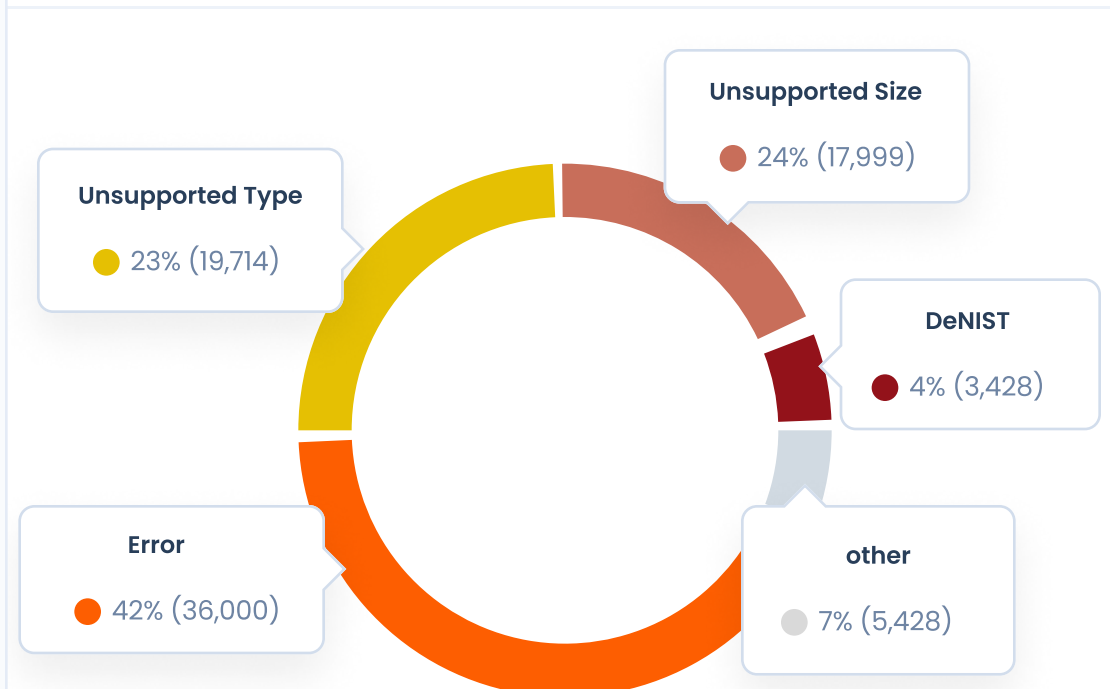

Processing Error Snapshot

UNPROCESSED DATA SET SIZE	FILES NOT PROCESSED
5 GB	85,714