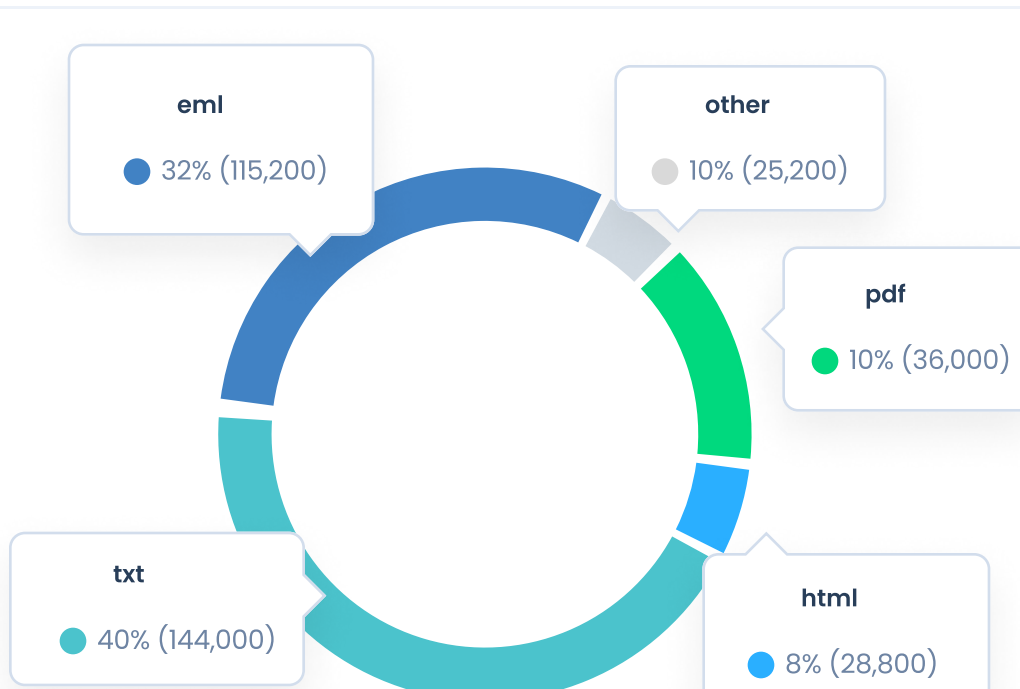

File Type Frequency Snapshot

TOTAL SLICE DATA SET	TOTAL NUMBER OF FILES
20 GB	360,000